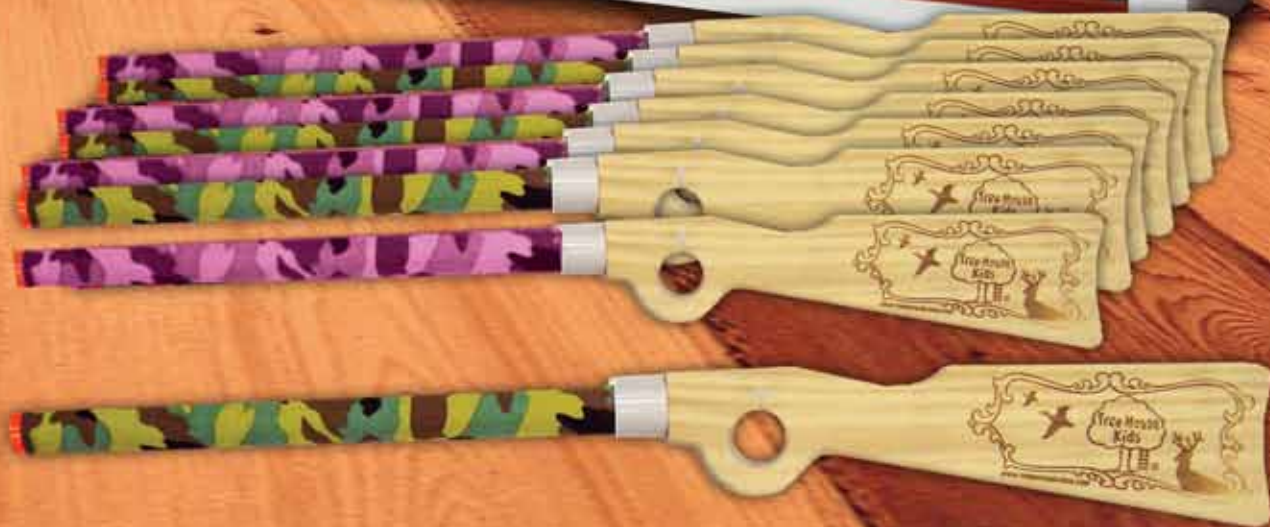

236-Dolphin

233-Blue Gill

204-Marlin

238- Crocodile

237-Great White Shark

Giant 48" Fish Pillow Assortment

Tree House Kids, Inc.
702 Crawford St, Corona, CA 92882
(951) 279-5564 www.treehouse-kids.com

**IMAGINATION
ADVENTURE**
SERIES™