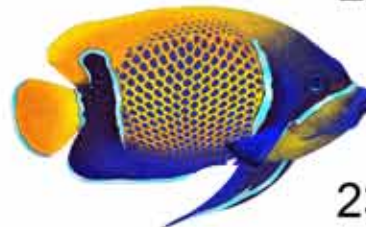

GIANT STUFFED FISH

231-Walleye

232-Northern Pike

201-Bass

206-Mahi Mahi

202-Rainbow Trout

239-Angel Fish

203-Catfish

236-Dolphin

233-Blue Gill

204-Marlin

238- Crocodile

237-Great White Shark

Giant 48" Fish Pillow Assortment

Tree House Kids, Inc.
702 Crawford St, Corona, CA 92882
(951) 279-5564 www.treehouse-kids.com

**IMAGINATION
ADVENTURE**
SERIES™